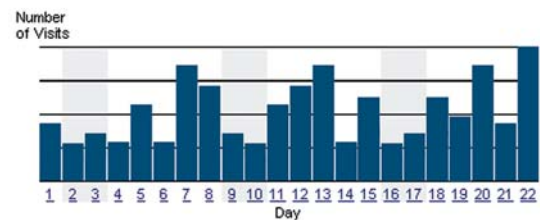

Reporting

Brady Communications generates customized reports that reveal who is using your site and what they are downloading.

Total visits: 72

For the month beginning March 1, 2002

Multiple Brands

Each sub-brand or business division can be accessed from a pull-down menu.